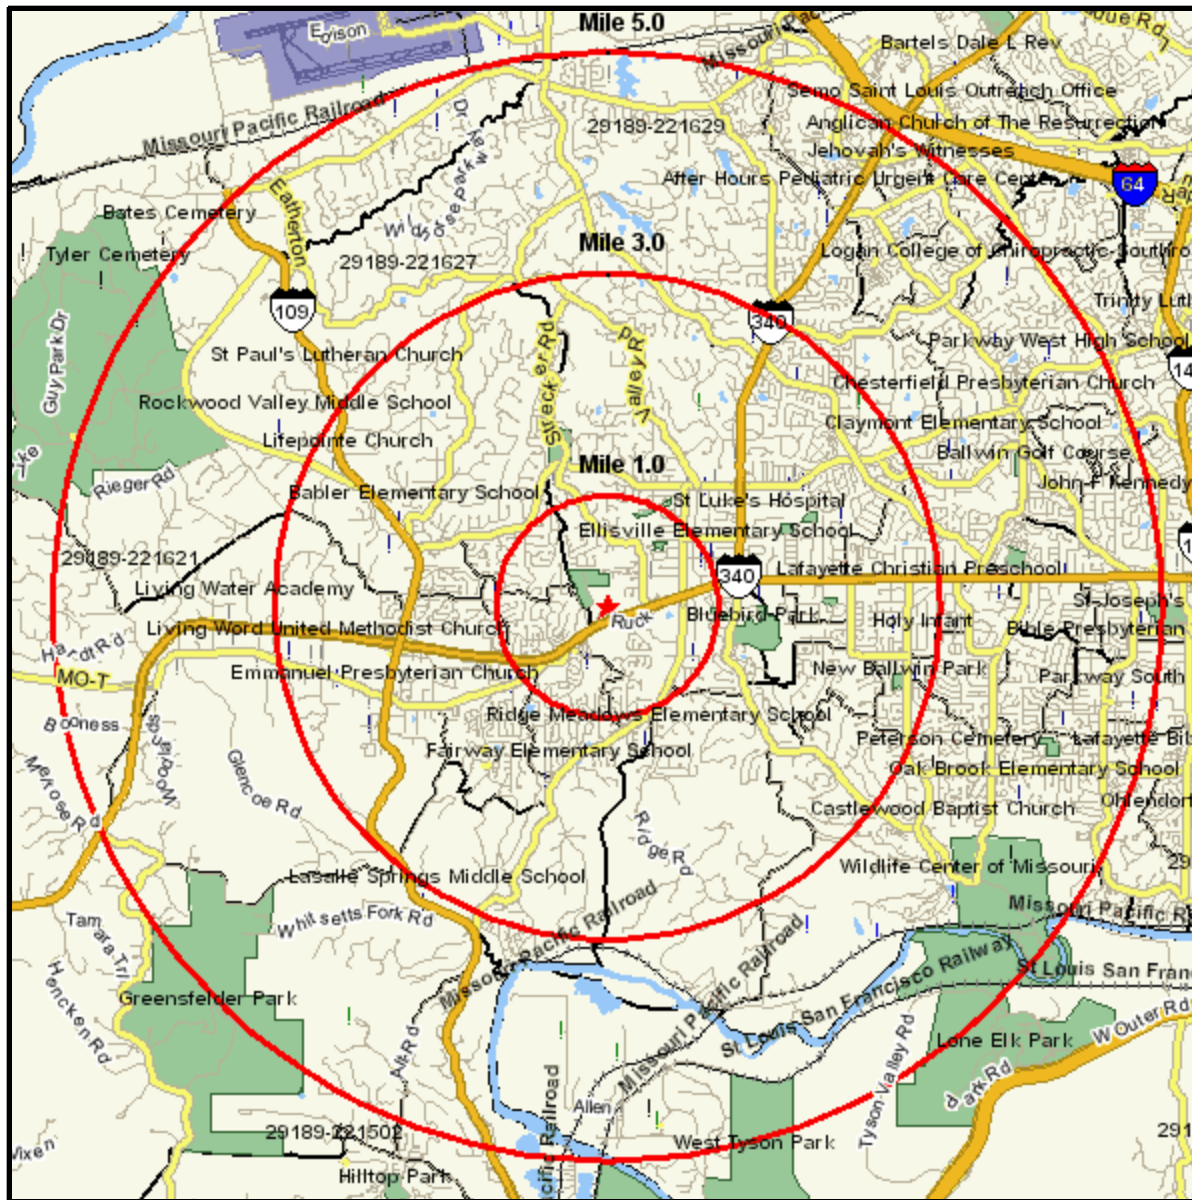

Area Map

34 ELLISVILLE TOWNE CENTR DR
 ELLISVILLE,MO 63011-4732
 Coord: 38.589143, -90.607755
 Radius - See Appendix for Details

Area Map

Appendix: Area Listing

Area Name:

Type: Radius 1

Radius Definition:

34 ELLISVILLE TOWNE CENTR DR	Center Point:	38.589143	-90.607755
ELLISVILLE, MO 63011-4732	Circle/Band:	0.00 -	1.00

Area Name:

Type: Radius 2

Radius Definition:

34 ELLISVILLE TOWNE CENTR DR	Center Point:	38.589143	-90.607755
ELLISVILLE, MO 63011-4732	Circle/Band:	0.00 -	3.00

Area Name:

Type: Radius 3

Radius Definition:

34 ELLISVILLE TOWNE CENTR DR	Center Point:	38.589143	-90.607755
ELLISVILLE, MO 63011-4732	Circle/Band:	0.00 -	5.00