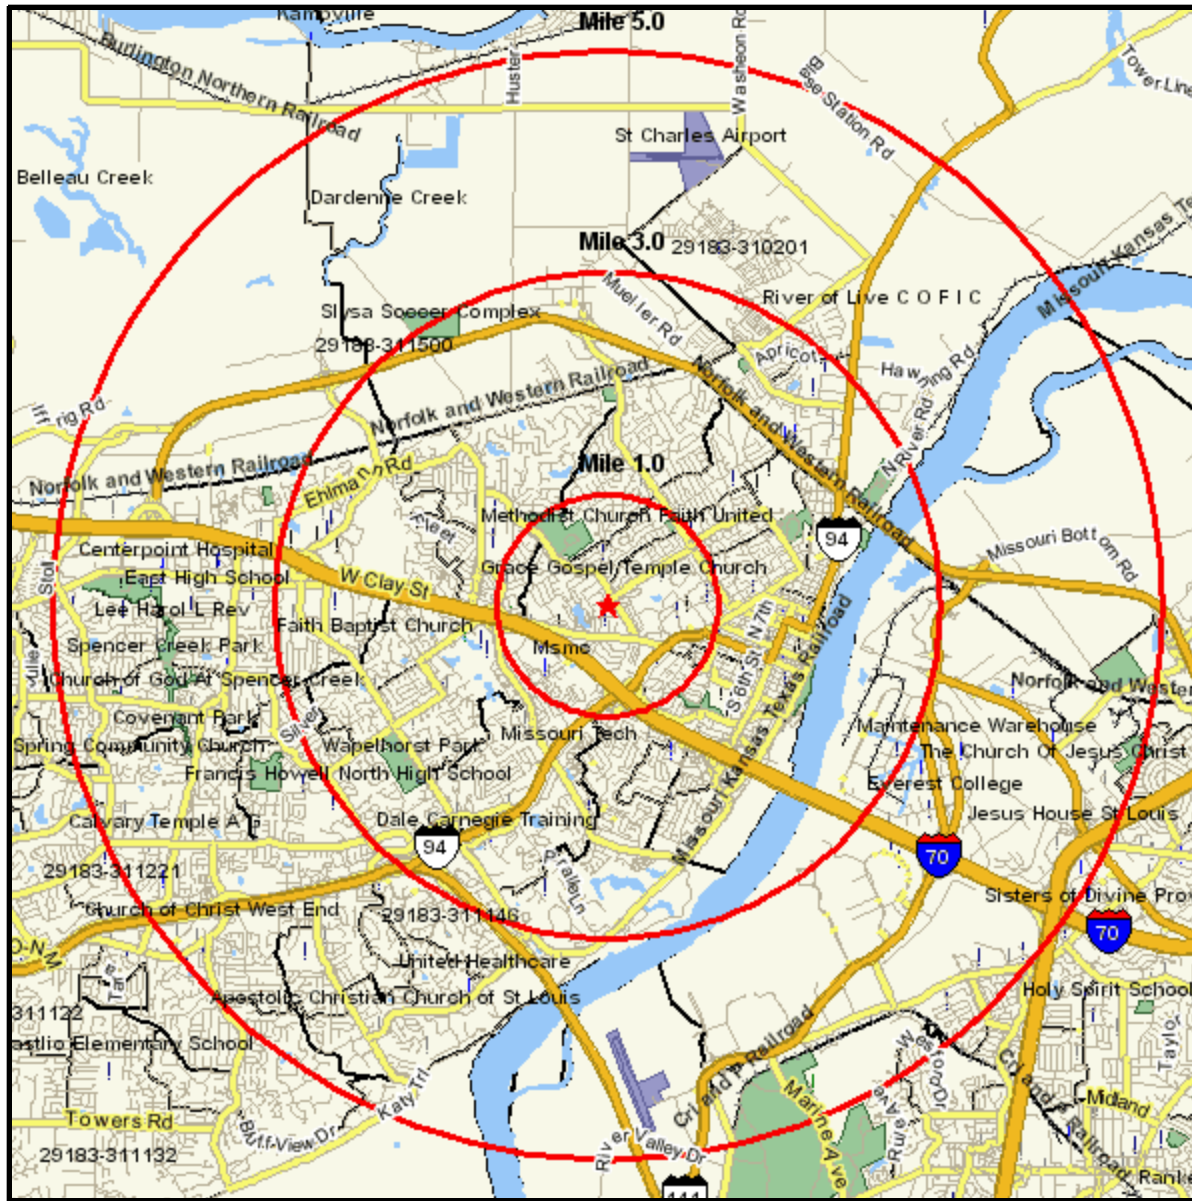

Area Map

800 S DUCHESNE DR
 SAINT CHARLES, MO 63301-4870
 Coord: 38.788226, -90.514229
 Radius - See Appendix for Details

Area Map

Appendix: Area Listing

Area Name:

Type: Radius 1

Radius Definition:

800 S DUCHESNE DR	Center Point:	38.788226	-90.514229
SAINT CHARLES, MO 63301-4870	Circle/Band:	0.00 -	1.00

Area Name:

Type: Radius 2

Radius Definition:

800 S DUCHESNE DR	Center Point:	38.788226	-90.514229
SAINT CHARLES, MO 63301-4870	Circle/Band:	0.00 -	3.00

Area Name:

Type: Radius 3

Radius Definition:

800 S DUCHESNE DR	Center Point:	38.788226	-90.514229
SAINT CHARLES, MO 63301-4870	Circle/Band:	0.00 -	5.00