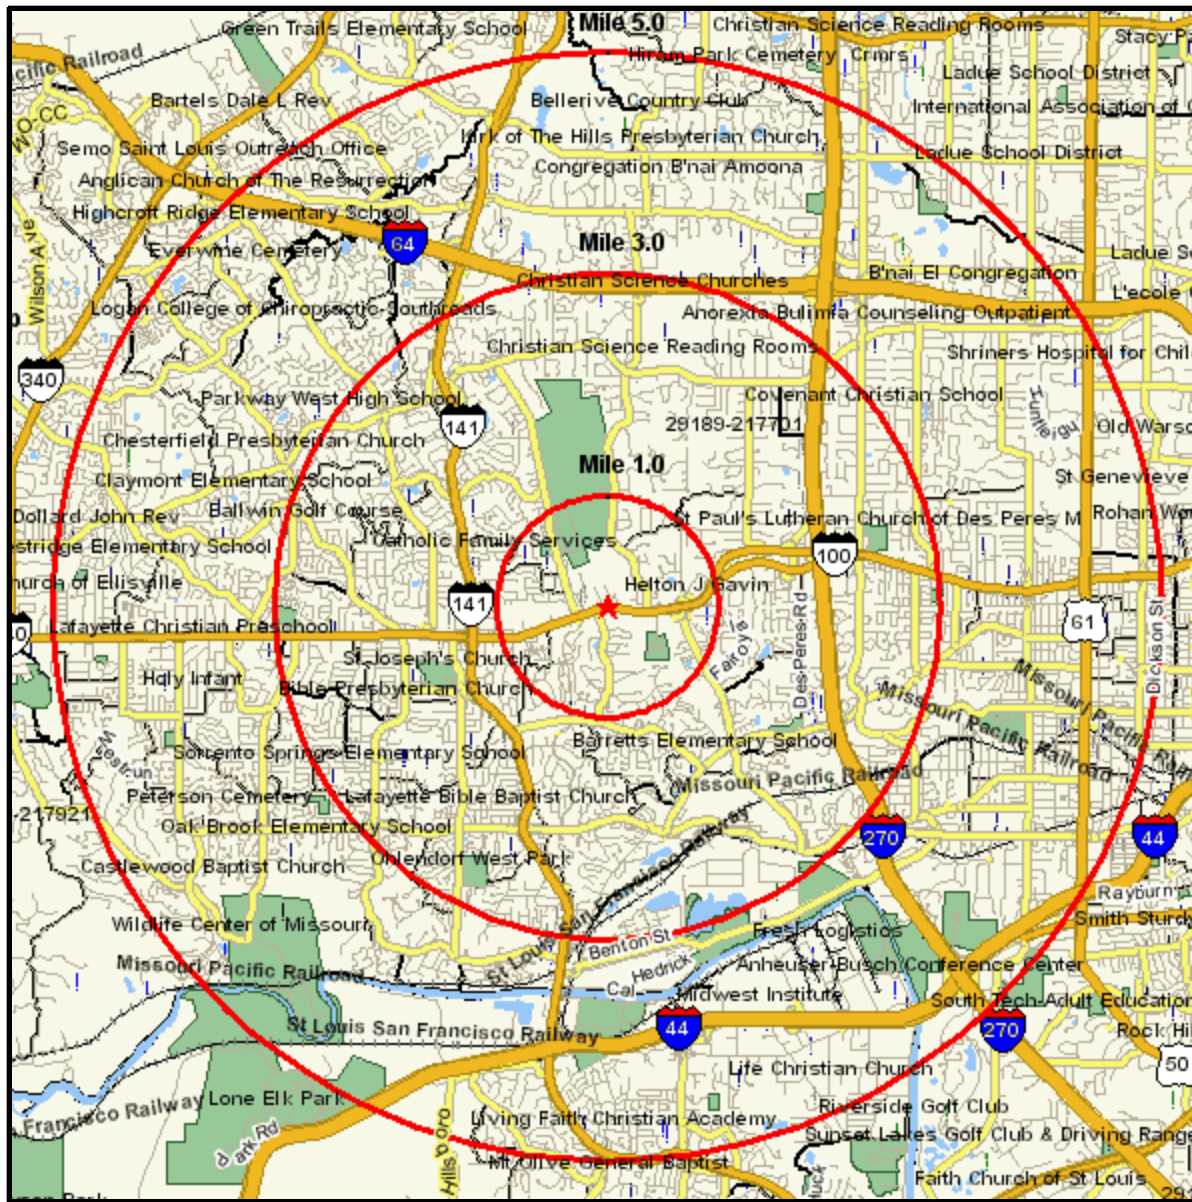

Area Map

13901 MANCHESTER RD
 BALLWIN,MO 63011-4505
 Coord: 38.596741, -90.485983
 Radius - See Appendix for Details

Area Map

Appendix: Area Listing

Area Name:

Type: Radius 1

Radius Definition:

13901 MANCHESTER RD	Center Point:	38.596741	-90.485983
BALLWIN, MO 63011-4505	Circle/Band:	0.00 -	1.00

Area Name:

Type: Radius 2

Radius Definition:

13901 MANCHESTER RD	Center Point:	38.596741	-90.485983
BALLWIN, MO 63011-4505	Circle/Band:	0.00 -	3.00

Area Name:

Type: Radius 3

Radius Definition:

13901 MANCHESTER RD	Center Point:	38.596741	-90.485983
BALLWIN, MO 63011-4505	Circle/Band:	0.00 -	5.00