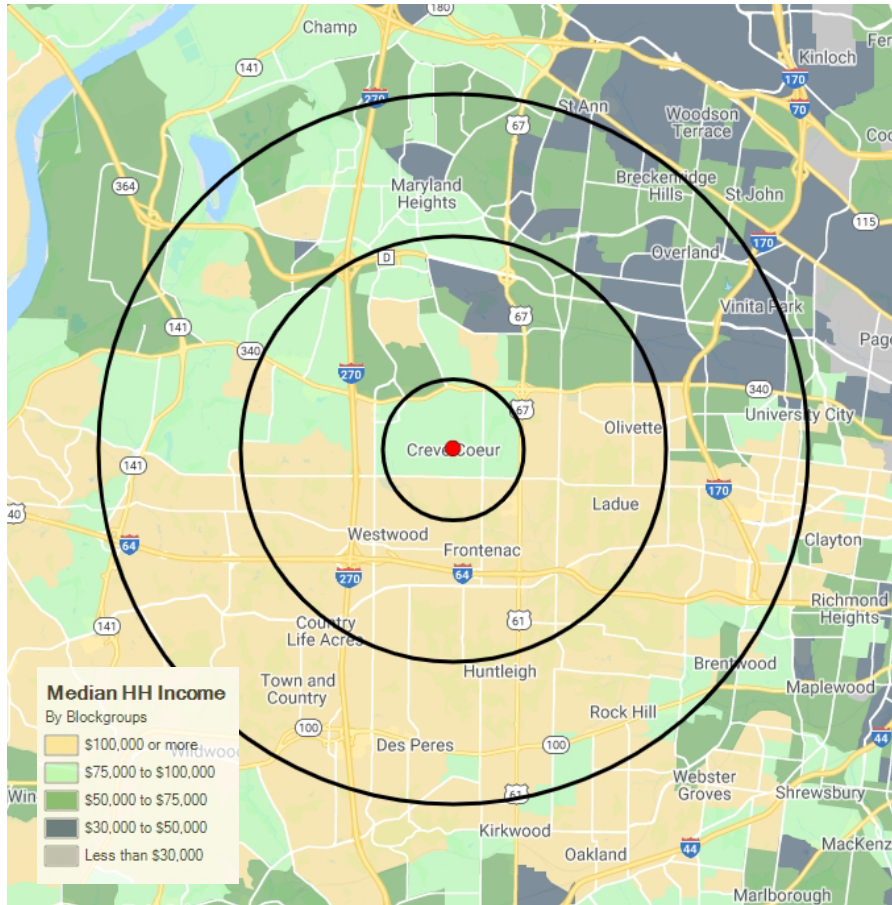

# SURVEY

# AERIAL

## NEIGHBORHOOD VIBE

With a population of 17,833, Creve Coeur, Missouri is a premier community for business in the St. Louis area because of its central location, amenities and high quality of life. Interstate 270, Interstate 64 and other primary roadways connect the city to the region and Lambert-St. Louis International Airport is less than 12 miles away. The City of Creve Coeur's Standard & Poor bond rating is AAA, one of only four such rated cities in Missouri. The city is ranked 3rd highest in assessed value in St. Louis County.